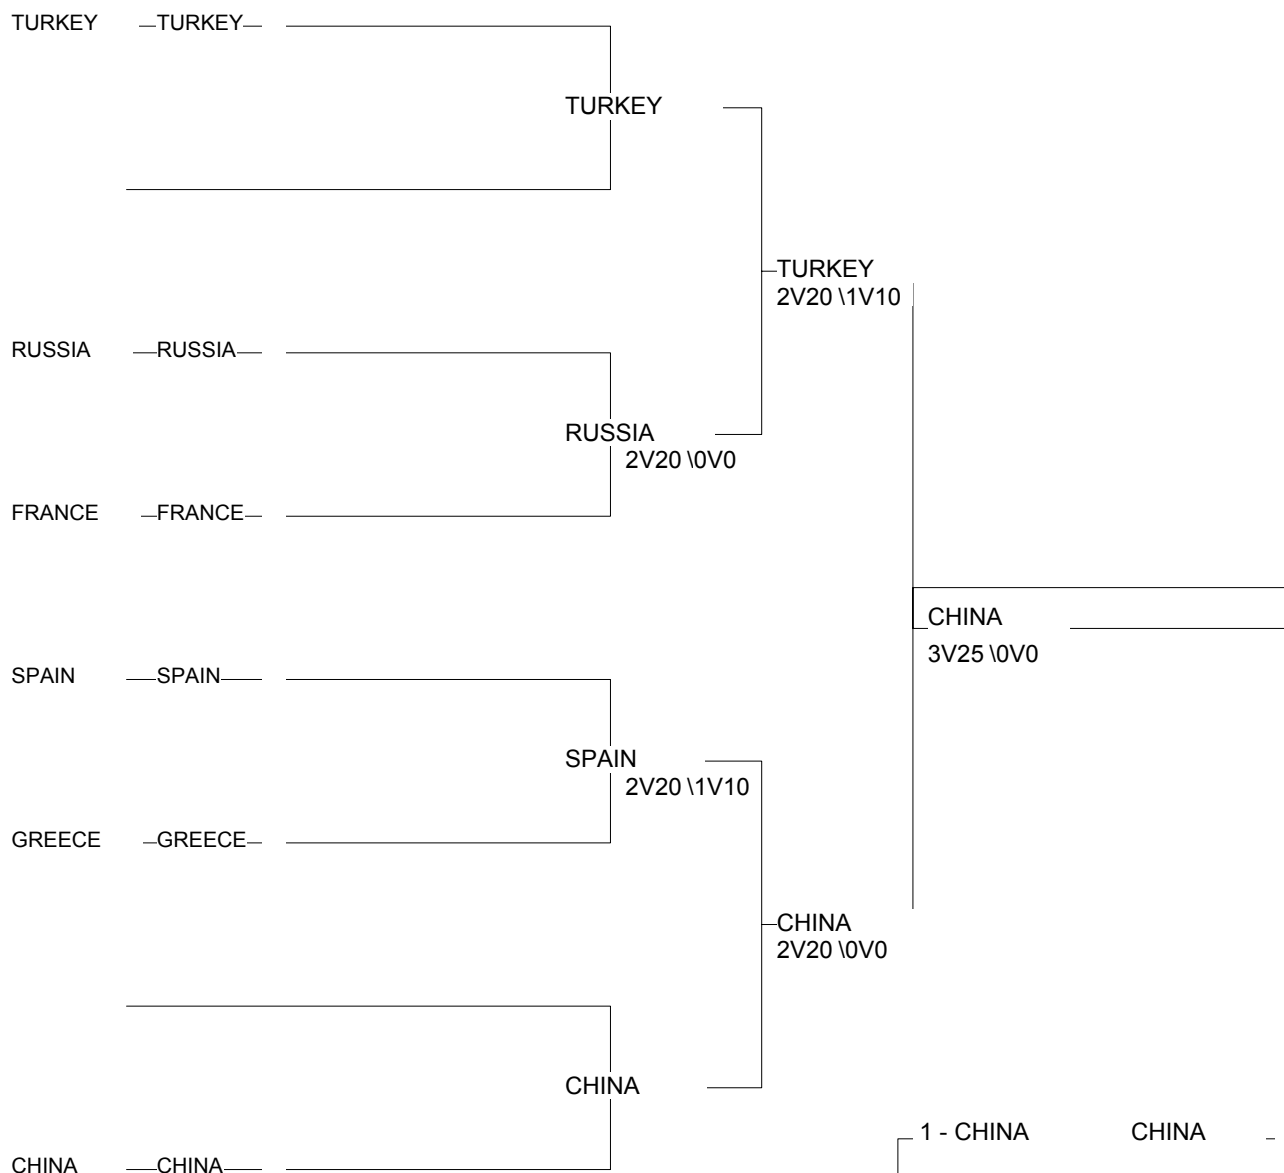

IBSA Judo World TEAM Championships

ANTALYA, TURKEY 28/03/2010-28/03/2010

Nombre d'Equipes Femmes: 6

- 1 - CHINA CHINA
- 2 - TURKEY TURKEY
- 3 - SPAIN SPAIN
- 3 - RUSSIA RUSSIA
- 5 - FRANCE FRANCE
- 5 - GREECE GREECE